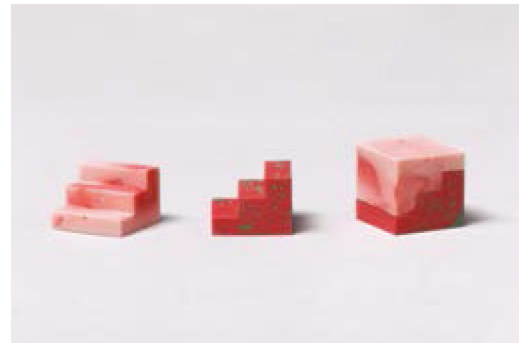

Complements

Universal Favourite
universalfavourite.com.au

Complements is a modular system of chocolates that conducts experiments with colours and patterns. It combines 3D printing, design and the amazing chops of the well-known chocolatier Bakedown Cakery. Wanting to create something outside the box that could be paired in endless combinations, the designers at Universal Favourite created an original modular shape that was 3D printed into positives and then turned into chocolate moulds.

Photograph by Amanda Prior

DEGRÉ

Tim Defleur and Benjamin Helle | Accent
timdefleur.com | benjaminhelle.com

Degré is an auxiliary heater and/or air-conditioner that creates a bubble of heat or coolness around its user almost instantly. With its playful shape and warm materials, it invites users to get closer to it – sit on it, sit astride or back against. It is the modern-day, space-conservative equivalent of a rest next to the fireplace; it is the cat purring by your feet at the end of the bed; it is the coffee break in a snowy morning.

Photograph by Francesco Bolis

Catissa Geobed

Ishat Garipov
catissa.com

Catissa Geobed is a stylish space specifically designed with cats in mind. The Geobed is an icosahedral kitty temple. Made out of triangular wooden pieces and fixtures, this easy-to-assemble cat-bed is the perfect space for your feline! It is cosy and covered; besides being really easy to put together. If you're creative enough, you can even make your own modular monument for your furry friend.